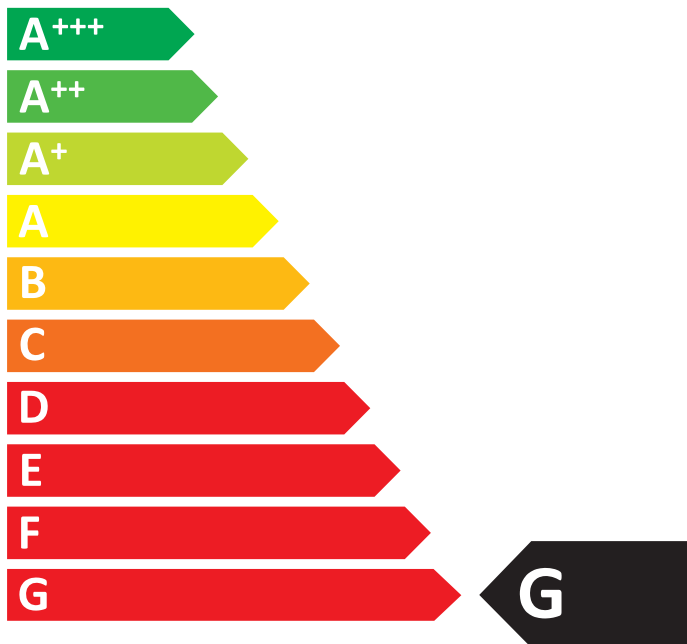

ENERGY

True

T-23DF-HC

3351
kWh/annum

1L

-L

359L

5
40°C-40%