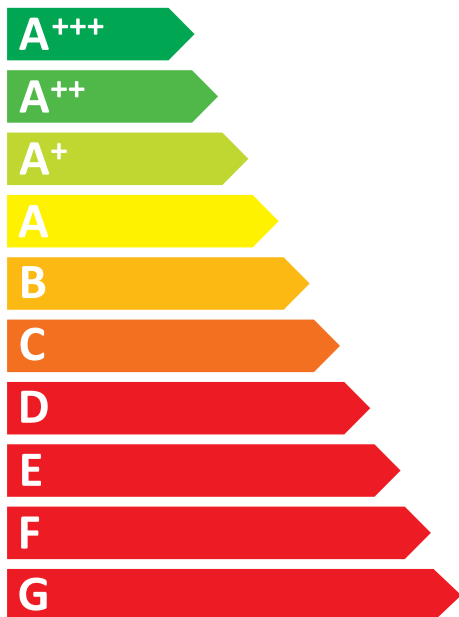

ENERGY

True

TUC-27F-HC

1472
kWh/annum

-L

143L

5

40°C-40%