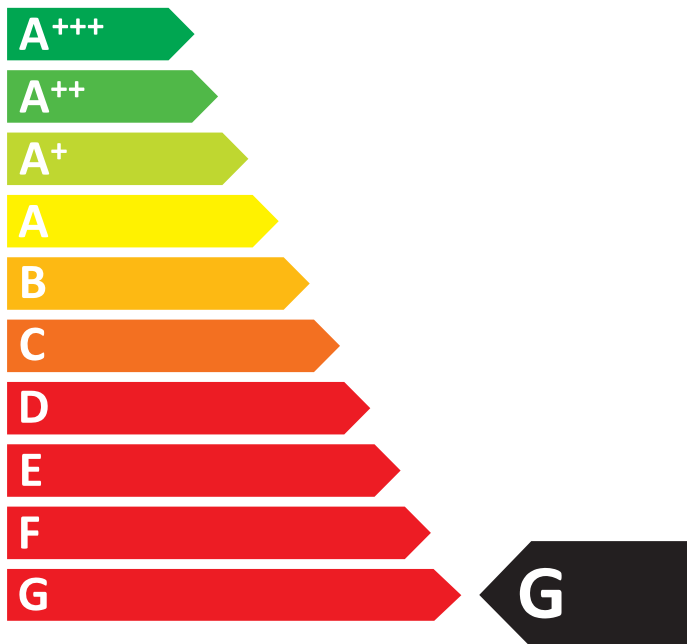

ENERGY

True

TWT-60

2599
kWh/annum

316 L

-L

5
40°C-40%

2015/1094-IV